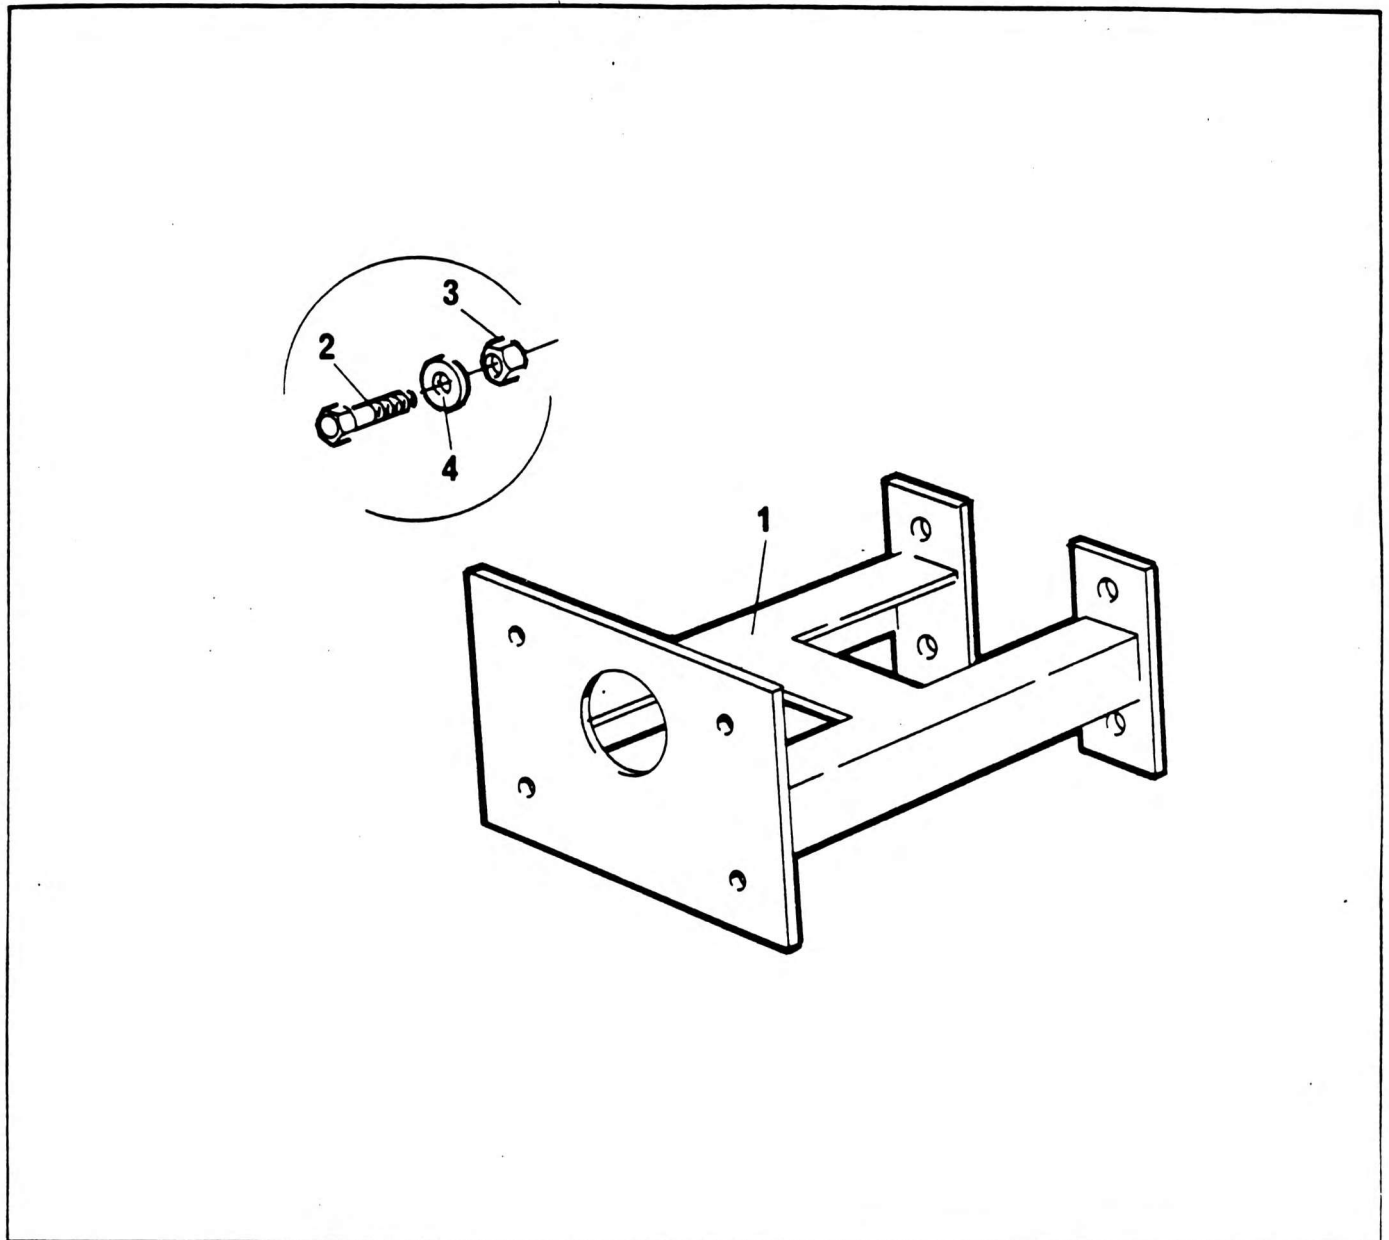

OUTRIGGER CONTROL BOX MOUNTING INST.

NO.	PART NO.	QTY.	DESCRIPTION	NO.	PART NO.	QTY.	DESCRIPTION
-----	----------	------	-------------	-----	----------	------	-------------

1	6-966-990291	1	Control Box Support
2	7091007	8	Bolt M10 x 35 Long
3	7069301	8	Nut M10
4	7066538	16	Washer M10